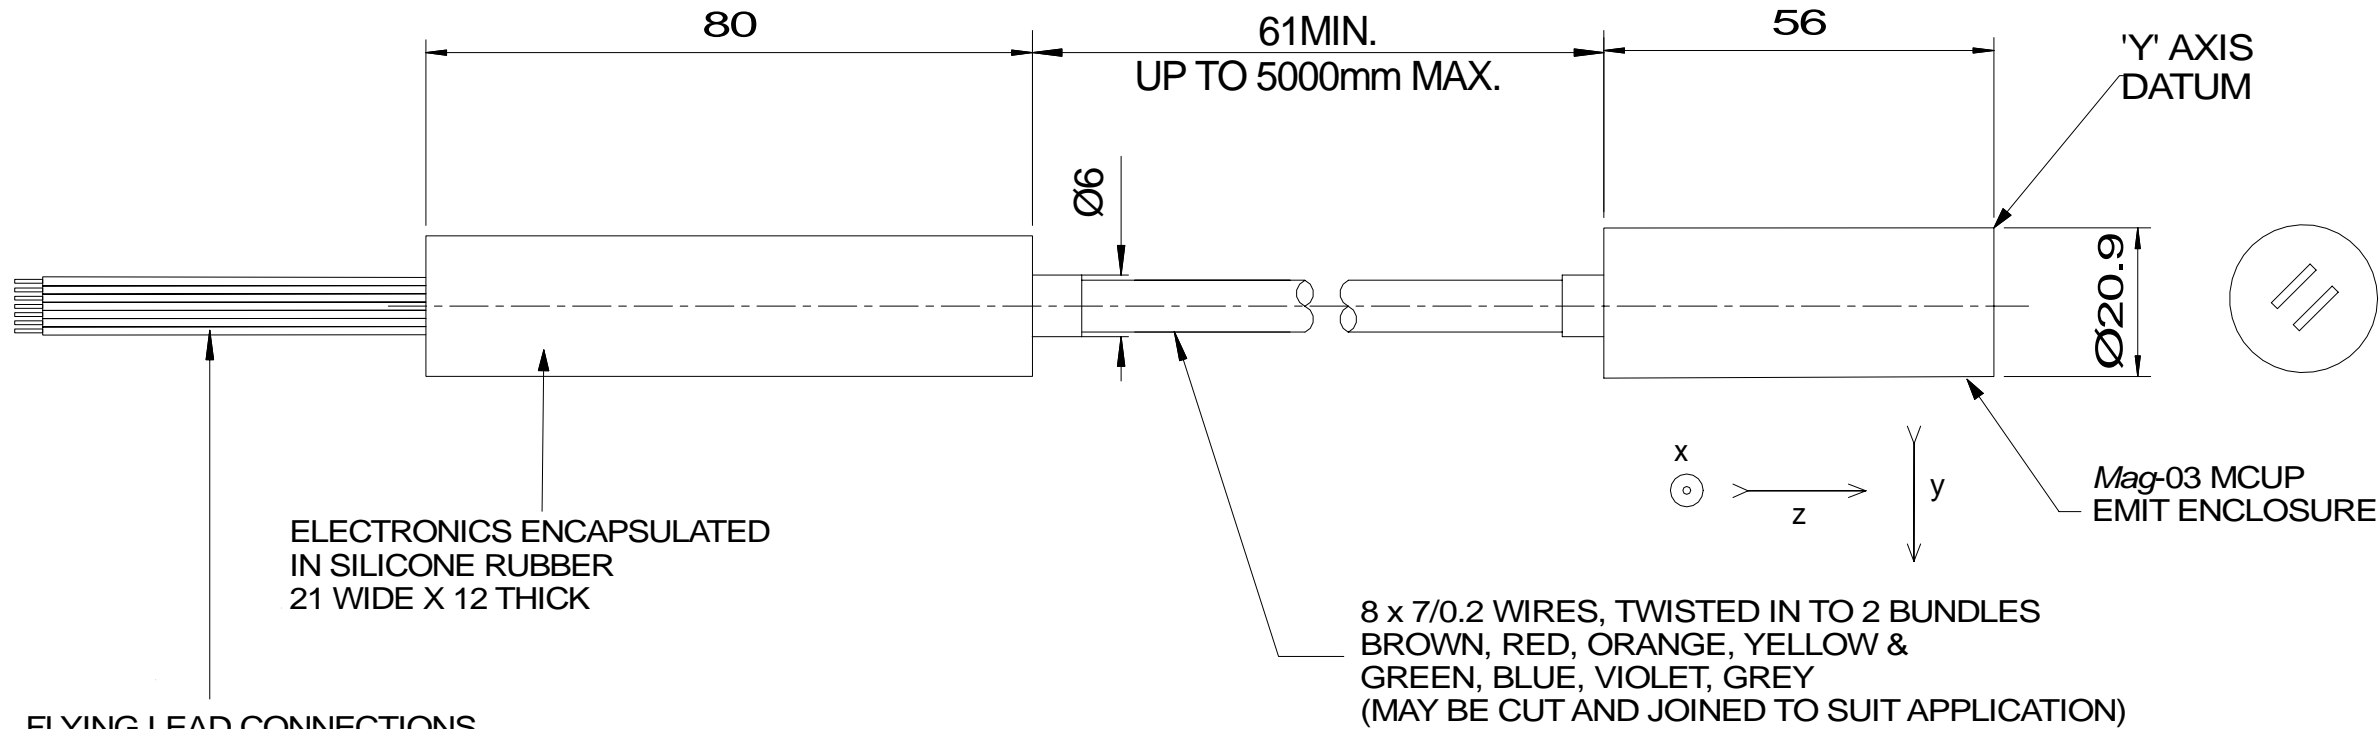

1 SECURITY CLASSIFICATION

DO NOT SCALE

FOR EXPLANATION OF DIMENSIONING ETC. REFER TO BS308

FLYING LEAD CONNECTIONS

No	COLOUR	FUNCTION
A	BROWN	X OUTPUT
B	RED	Y OUTPUT
C	ORANGE	Z OUTPUT
D	YELLOW	SIGNAL/POWER GROUND
E	GREEN	SIGNAL/POWER GROUND
F	BLUE	+12V SUPPLY
G	VIOLET	-12V SUPPLY